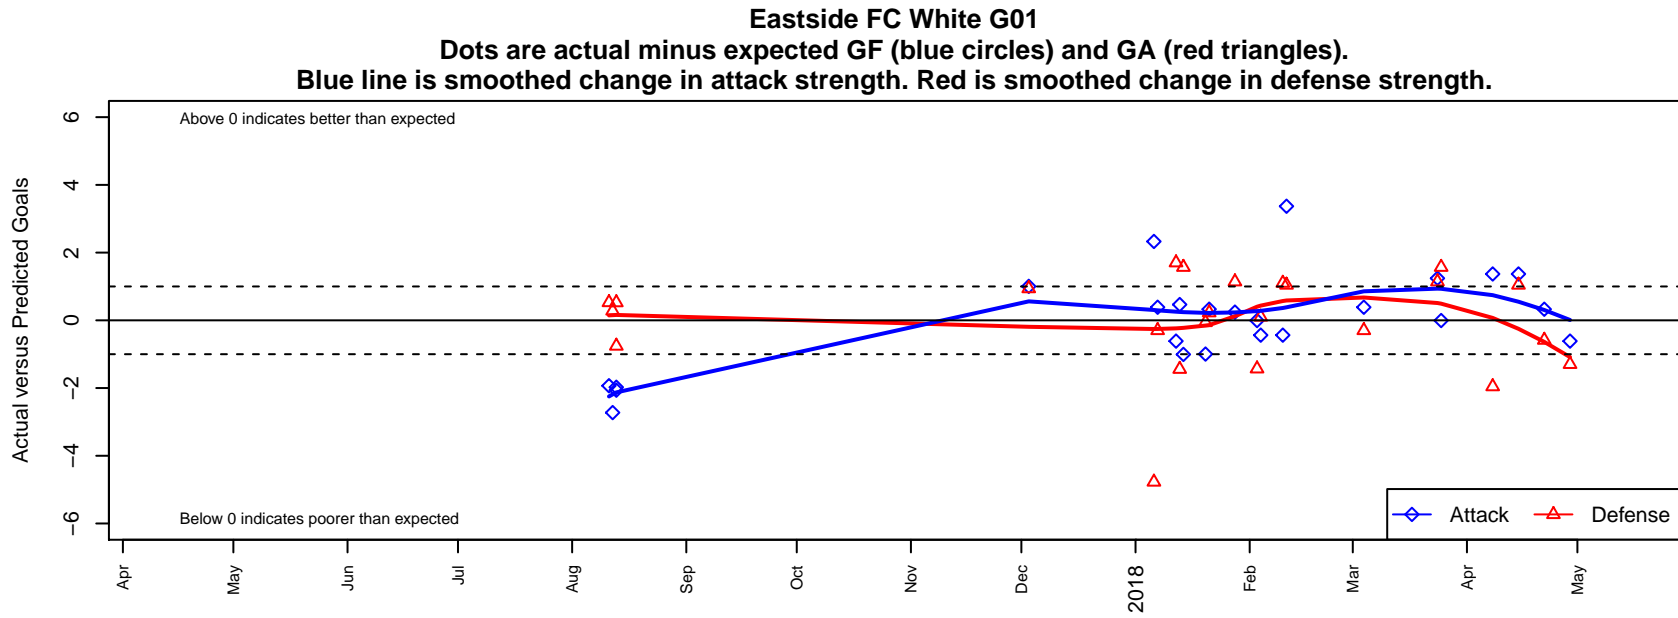

Eastside FC White G01

Eastside FC
Preston, WA
G01 total strength=1514
attack=13.19 defense=10.66
fall league = RCL G01 Div 2
notes= Smisek 2015

alt names used:
Eastside FC White G01
Eastside FC Girls 01 White

Venues played:
2017 Eastside FC Cup GU18-19
2017 RCL G01 Div 2
2017 PacNW Winter Classic Premier G01
2017 WYS Presidents Cup G01 Division 1

**attack and defense variance (black dot)
relative to other teams
and top 10 in region**