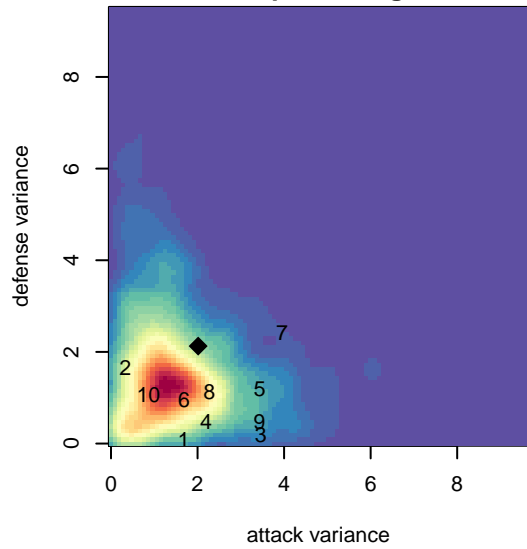

Eastside FC White G01

Eastside FC
Preston, WA
G01 total strength=1514
attack=13.19 defense=10.66
fall league = RCL G01 Div 2
notes= Smisek 2015

alt names used:
Eastside FC White G01
Eastside FC Girls 01 White

Venues played:
2017 Eastside FC Cup GU18-19
2017 RCL G01 Div 2
2017 PacNW Winter Classic Premier G01
2017 WYS Presidents Cup G01 Division 1

**attack and defense variance (black dot)
relative to other teams
and top 10 in region**