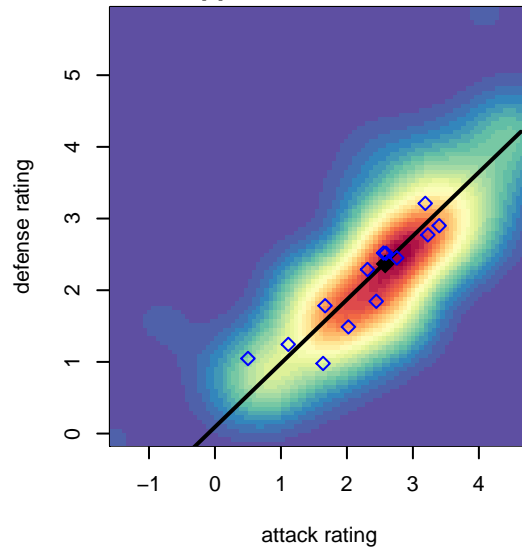

**attack and defense rating
relative to others at age
and all opponents in last 13 months**