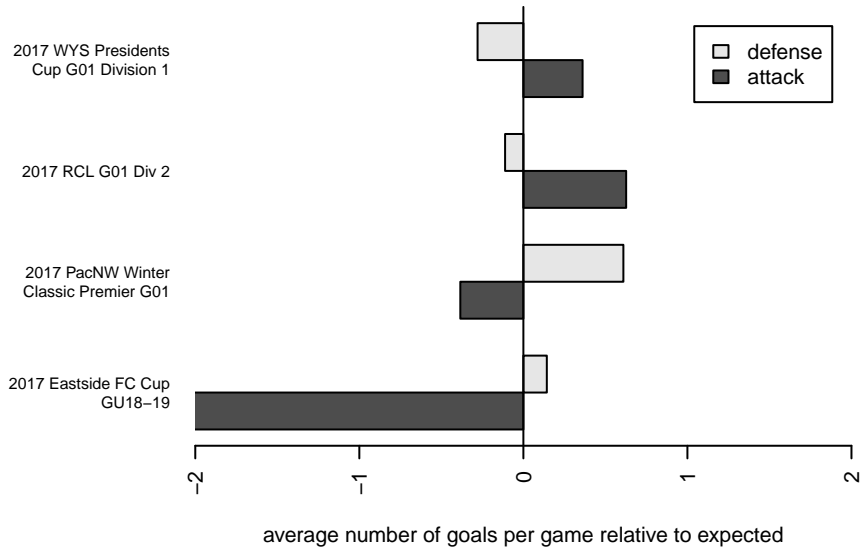

Performance relative to 13 month average