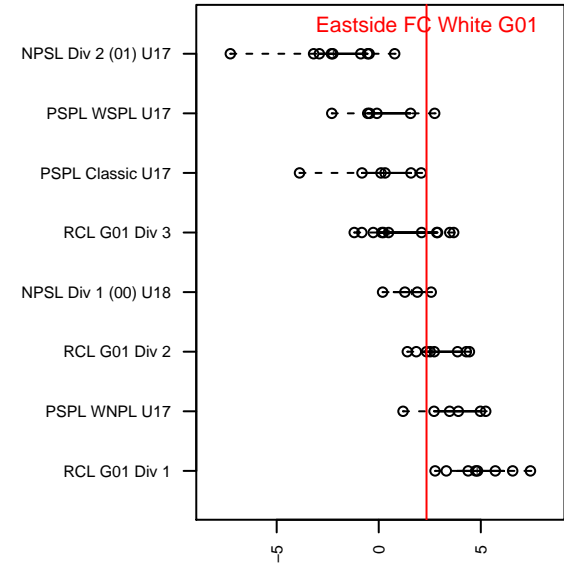

**attack and defense rating
relative to others at age
and all opponents in last 13 months**