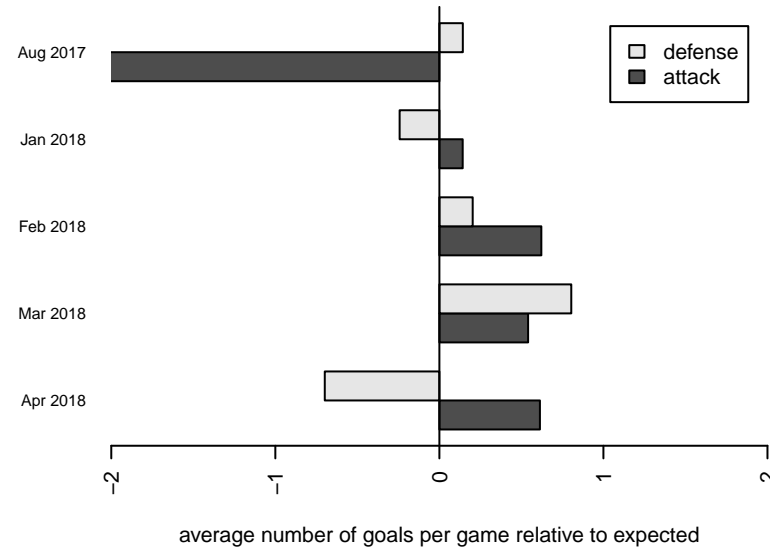

Performance relative to 13 month average